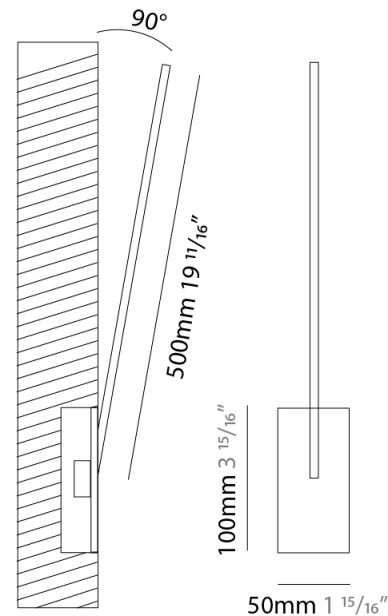

GENERAL

Series: Spillo
 Subseries: Spillo 1 Rod
 Brand: Icone
 Division: Design
 Mounting Type: Recessed
 Mounting Location: Wall
 Subcategory: Ambient

PHYSICAL

Shape: Rectangle
 Width (mm): 50
 Width (in): 1 15/16
 Height (mm): 500
 Height (in): 19 11/16
 Light Distribution: Adjustable
 Fixture Finish: WHI / BLK / CHR / BGD
 Fixture Material: Brass

LED

Color Temperature (°K): 2700 / 3000
 Nominal Lumen (lm): 550
 CRI: >90 CRI
 Lamp Life (hrs): 50000

OPTICAL

Adjustability: Tilt 120°

RATINGS AND CERTIFICATIONS

Certified By: Certified for North American Standards
 IP rating: IP20

GENERAL

Series: Spillo
 Subseries: Spillo 1 Rod
 Brand: Icone
 Division: Design
 Mounting Type: Recessed
 Mounting Location: Wall
 Subcategory: Ambient

PHYSICAL

Shape: Rectangle
 Width (mm): 50
 Width (in): 1 ¹⁵/₁₆
 Height (mm): 500
 Height (in): 19 ¹¹/₁₆
 Light Distribution: Adjustable
 Fixture Finish: WHI / BLK / CHR / BGD
 Fixture Material: Brass